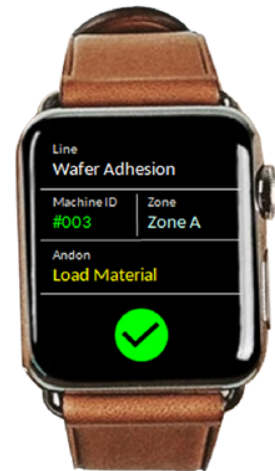

# Andon Watch

Expanding the remote equipment interface solution with an Andon watch to alert personnel, track errors and offer remote solution, thereby minimizing downtime from a distance.

Equipment Interface

Application Dashboard (PC)

App Dashboard on Android Watch