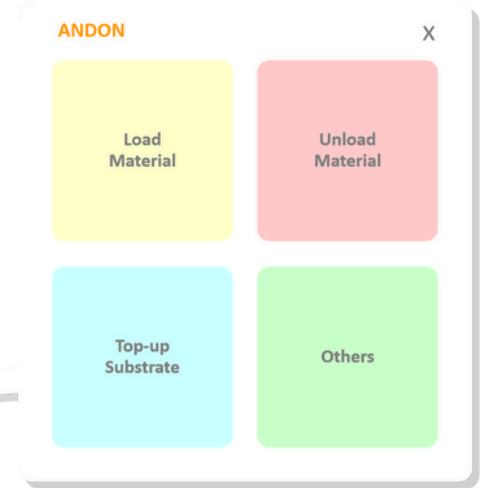

# Andon Watch

Expanding the remote equipment interface solution with an Andon watch to alert personnel, track errors and offer remote solution, thereby minimizing downtime from a distance.

Equipment Interface

Application Dashboard (PC)

App Dashboard on Android Watch