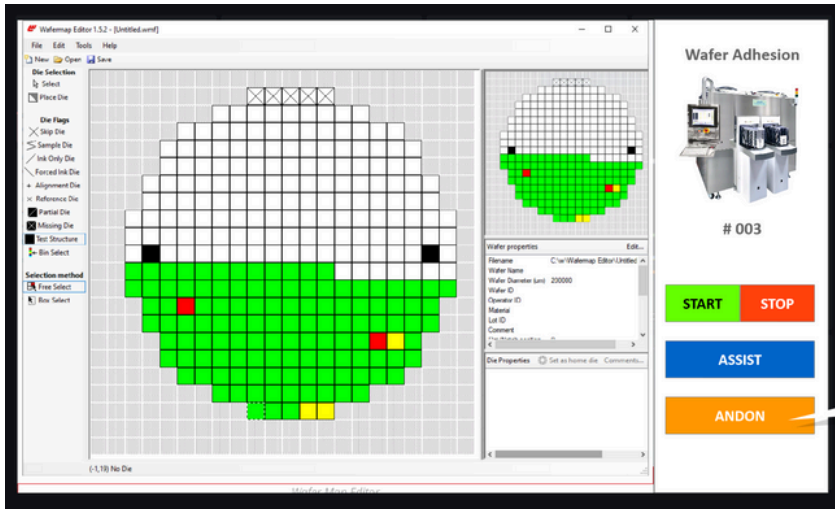

# Andon Watch

Expanding the remote equipment interface solution with an Andon watch to alert personnel, track errors and offer remote solution, thereby minimizing downtime from a distance.

Equipment Interface

Application Dashboard (PC)

App Dashboard on Android Watch